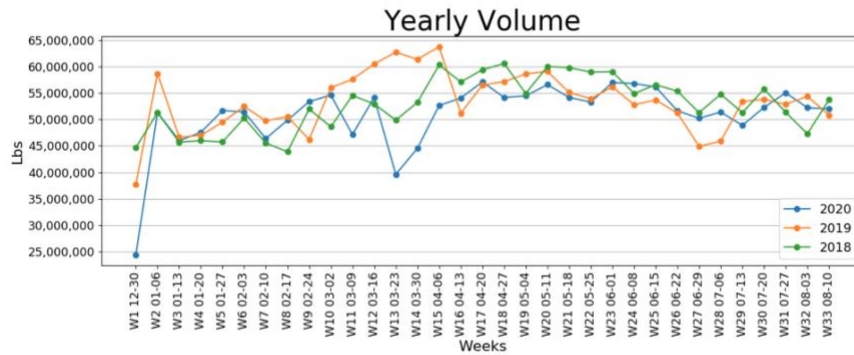

Daily report for your commodities.

Volume / Shipping point / Terminal Market

Lettuce, iceberg

Current Market Information

Yearly Volume Comparison Report

Lettuce, iceberg Movement last official report total YTD (1 lbs)

Year	1 lb	description	
2020	1,720,969,221	3% less than 2019	↓
2019	1,781,396,877	1% greater than 2018	↑
2018	1,758,038,801	6% greater than 2017	↑
2017	1,662,397,531	7% less than 2016	↓

Shipping Price (conventional)

Date: 08/21/2020

Pkg: cartons

Variety: --

Location: SALINAS-WATSONVILLE CALIFORNIA

Year	Low	High	Size
2020	11.0	13.85	24s flmwrpd
2019	12.65	15.65	24s flmwrpd
2018	15.5	20.65	24s flmwrpd
2017	11.0	14.55	24s flmwrpd

Terminal Market(conventional)

Date: 08/21/2020

Pkg: cartons

Variety: --

Location: LOS ANGELES

Year	Low	High	Size
2020	16.0	16.0	24s flmwrpd
2019	16.0	17.0	24s flmwrpd
2018	24.0	26.0	flm lined 24s
2017	15.0	16.0	24s flmwrpd